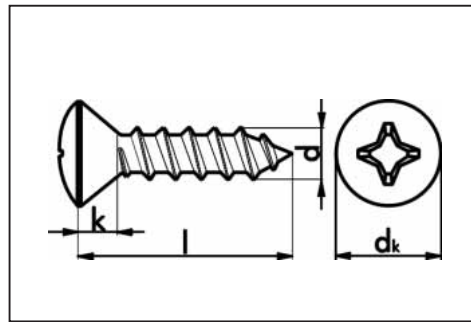

ORSY

Nominal P. Qty.	Di. d in mm	length in mm	Galv. steel blue pass.	P.Qty. galvanized Art. No.	Steel, black P. Qty. Art. No.	A2	P. Qty. Art. No.	A4
6.3	6.3	2.2						
		2.9						
		3.5						
		3.9						
		4.2						
3.8	3.8	4.8						
		5.5						
		6.3						
		7.0						
		7.7						
2.2	2.2	6.5	0117 22 65	100			0124 22 95	500
		9.5	0117 22 95				0124 22 13	
		13					0124 22 16	
		16	0117 22 16	1000			0124 22 22	1000
		22					0124 22 25	
		25					0124 22 32	
		32					0124 22 32	
		6.5	0117 29 65				0124 29 65	1000
		9.5	0117 29 95		0137 29 95		0124 29 95	
		13	0117 29 13	100/1000	0137 29 13	100/1000	0124 29 13	
16	0117 29 16		0137 29 16		0124 29 16	300		
19	0117 29 19		0137 29 19		0124 29 19			
22	0117 29 22		0137 29 22	100	0124 29 22			
25	0117 29 25	300/1000	0137 29 25		0124 29 25			
32					0124 29 32			
38					0124 29 38	1000		
3.5	3.5	6.5					0124 35 65	
		9.5	0117 35 95	100/1000	0137 35 95		0124 35 95	300
		13	0117 35 13		0137 35 13		0124 35 13	300/1000
		16	0117 35 16	100/300/1000	0137 35 16	100/1000	0124 35 16	
		19	0117 35 19		0137 35 19		0124 35 19	300
		22	0117 35 22		0137 35 22		0124 35 22	
		25	0117 35 25	100/1000	0137 35 25		0124 35 25	
		32	0117 35 32		0137 35 32	2000	0124 35 32	100/1000
		38	0117 35 38				0124 35 38	
		45					0124 35 45	
50	0117 35 50	100			0124 35 50	500		
60					0124 35 60			
70					0124 35 70			
3.9	3.9	9.5	0117 39 95	100/1000	0137 39 95	100	0124 39 95	300
		13	0117 39 13		0137 39 13		0124 39 13	
		16	0117 39 16	100/300/1000	0137 39 16		0124 39 16	300/1000
		19	0117 39 19	1000	0137 39 19	100/1000	0124 39 19	
		22	0117 39 22		0137 39 22		0124 39 22	300
		25	0117 39 25		0137 39 25		0124 39 25	
		32	0117 39 32	100/1000	0137 39 32		0124 39 32	100/1000
		38	0117 39 38				0124 39 38	
		45	0117 39 45				0124 39 45	
		50	0117 39 50	100			0124 39 50	500
60					0124 39 60			
70					0124 39 70