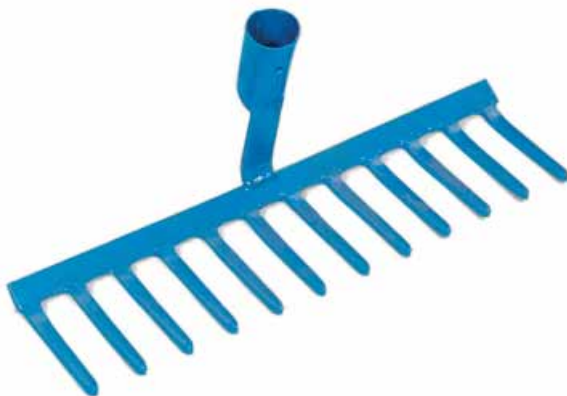

## Bavarian Sand Shovel

**Art. No. 0695 943 001**

- With spring.
- Rib at bottom.
- Size 3 (280 x 280).
- Forged from a single piece.
- No handle.
- Specially for gravel, stones etc.

## Frankfurt Shovel

**Art. No. 0695 943 002**

- Hardened.
- With upward curvature.
- Size 5 (300 x 270).
- Red powder-coated.
- No handle.
- e.g. for digging earth.

## Holstein Sand Shovel

**Art. No. 0695 943 003**

- Hardened.
- Size 2 (270 x 250).
- Red powder-coated.
- No handle.
- e.g. for sand.

## Rake

- Heavy design.
- Prong length 105 mm.
- No handle.
- Socket: 34.