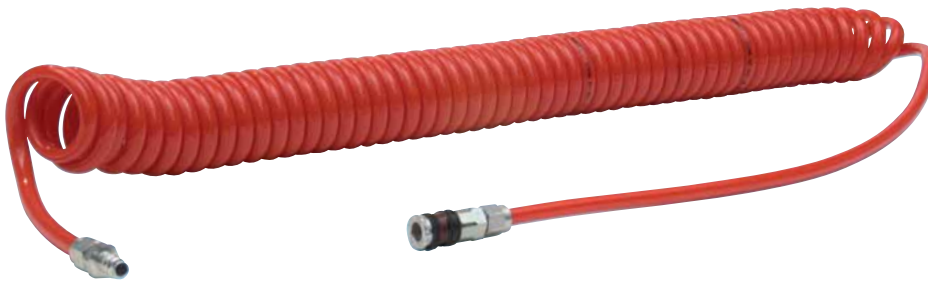

PU COMPRESSED-AIR HOSE SET

Straight, assembled

Hose dia. in mm		Mounted coupling Art. No.	Length in m	PU hose Art. No.	Mounted plug-in nipple Art. No.	P. Qty.
Inside	Outside					
6.5	10.0	0699 100 765	10	0699 943 650	0699 100 865	1
8.0	12.0	0699 100 780		0699 943 811	0699 100 880	
11.0	16.0	0699 100 711		0699 943 115	0699 100 811	

PU COMPRESSED-AIR SPIRAL HOSE SETS

Assembled

Complete with Series 2000 plug-in nipple and quick-action coupling.

Ready to use.

Straight ends simplify work.

High working comfort.

Maximum operating pressure of 10 bar.

High safety factor for user.

Hose dia. in mm		Mounted coupling Art. No.	Working length in m	Length when stretched in m	Diameter in mm	PU spiral hose set Art. No.	Mounted plug-in nipple Art. No.	P. Qty.
Inside	Outside							
6.5	10.0	0699 100 765	4	5	52	0699 941 650	0699 100 865	1
			8	10		0699 941 651		
8.0	12.0	0699 100 780	4	5	65	0699 941 811	0699 100 880	
			8	10		0699 941 812		
11.0	16.0	0699 100 711	8	10	95	0699 941 116	0699 100 811	