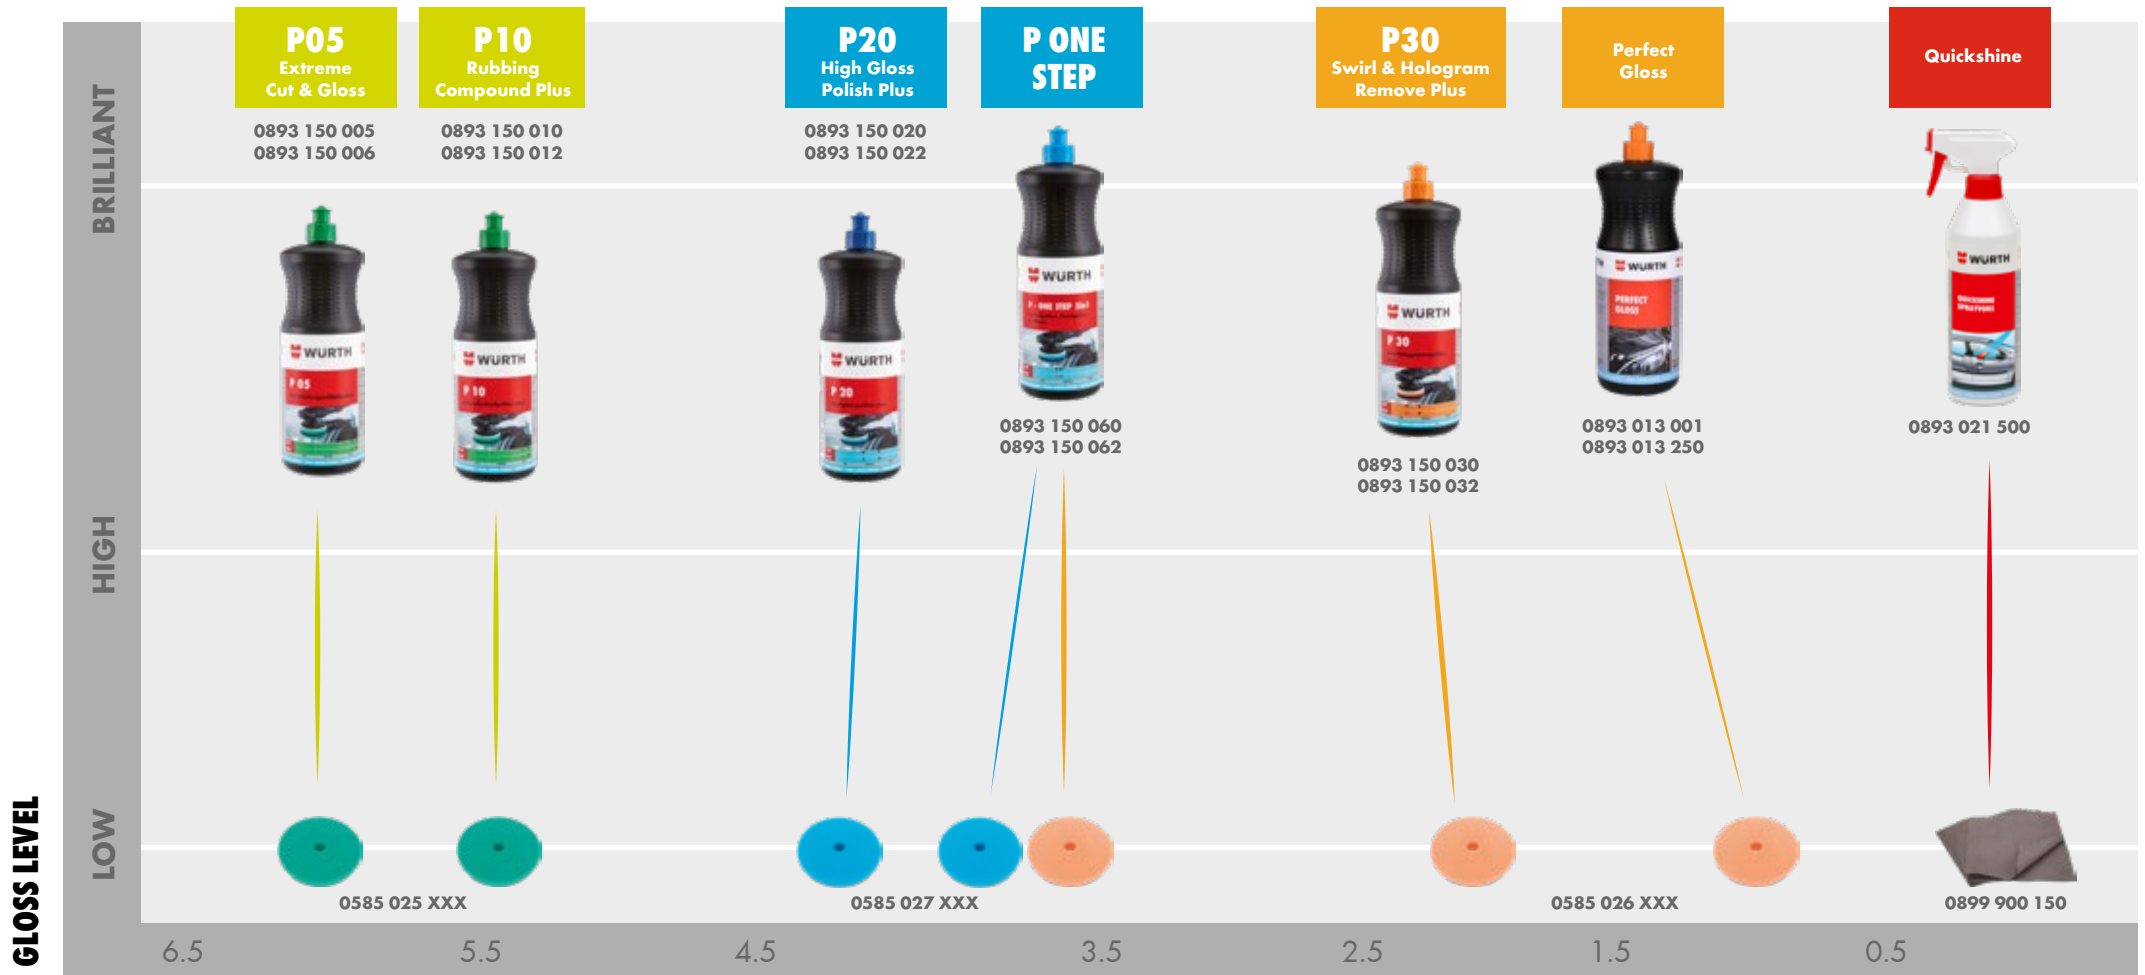

PAINT FINISH CONCEPT ON USED PAINT

CUT LEVEL EXTRA HEAVY HEAVY MEDIUM FINE MICROFINE NO CUT

P05 / P10

- Dust nips
- Orange peel
- Paint runs

P20 High Gloss Polish Plus

- Heavy scratches

P ONE STEP

- Med. scratches
- Light scratches

P30 Antihologram Politur Plus

- Holograms

Perfect Gloss

- Wax