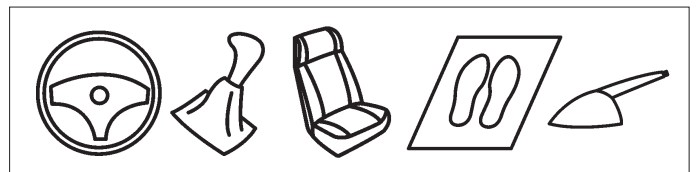

Protective film for steering wheel, shift lever and handbrake

- The multilayer film is especially anti-slip and adhesive.
- High-stretch film, elastically adapts to shapes.
- Transparent material is used to recognize symbols.
- Protects the control elements against soiling.