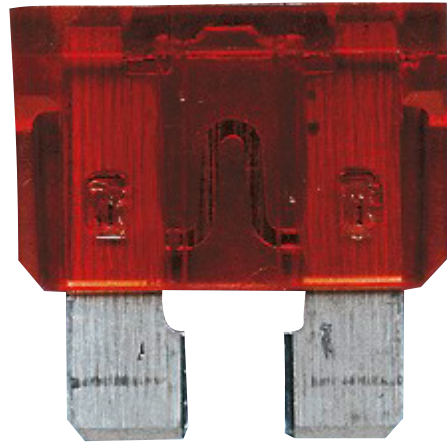

## Flat blade fuse ATO

### ISO 8820-3

Max. nominal voltage	32 V/DC
Min./max. operating temperature	-40 to 125 °C
Surface of the contacts	Tin plated

Illustration only

Max. current	Colour	Art. no.	P. Qty.
1 A	Black	<b>0731 001</b>	25/100
2 A	Grey	<b>0731 002</b>	25/100
3 A	Violet	<b>0731 003</b>	25/100
4 A	Pink	<b>0731 004</b>	25/100
5 A	Brown	<b>0731 005</b>	25/100
7.5 A	Ochre brown	<b>0731 007 5</b>	25/100
10 A	Red	<b>0731 010</b>	25/100
15 A	Turquoise	<b>0731 015</b>	25/100
20 A	Yellow	<b>0731 020</b>	25/100
25 A	White	<b>0731 025</b>	25/100
30 A	Green	<b>0731 030</b>	25/100
35 A	Blue	<b>0731 035</b>	25/100
40 A	Orange	<b>0731 040</b>	25/100

Can be stored in ORSY system

Related products for	Designation	Art. no.
0731 001	Fuse holder for flat blade fuses ATO	<b>0555 400 1</b>
	Fuse holder for flat blade fuses ATO	<b>0555 400 2</b>
	Fuse holder for flat blade fuses	<b>0555 970 002</b>
	Fuse holder for flat blade fuses ATO	<b>0555 972</b>
	Fuse holder for flat blade fuses ATO	<b>0555 974</b>
	Fuse holder for flat blade fuses ATO	<b>0555 976</b>
0731 002	Fuse holder for flat blade fuses ATO	<b>0555 400 1</b>
	Fuse holder for flat blade fuses ATO	<b>0555 400 2</b>
	Fuse holder for flat blade fuses	<b>0555 970 002</b>
	Fuse holder for flat blade fuses ATO	<b>0555 972</b>
	Fuse holder for flat blade fuses ATO	<b>0555 974</b>
	Fuse holder for flat blade fuses ATO	<b>0555 976</b>