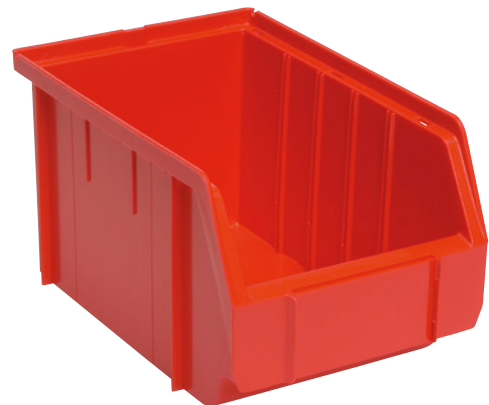

## Storage box

For storing small parts, consumables and bulk materials in a way that makes them easy to locate. Ideal for workshops, trade businesses and industry.

- Resistant to common greases and oils
- Temperature-resistant from -20°C to +90°C
- Impact-resistant and break-proof

Illustration only

Material	PP - Polypropylene
----------	--------------------

Art. no.	0962 211 012	0962 211 013	0962 211 015	0962 211 011	0962 211 014	0962 211 022
P. Qty.	1	1	1	1	1	1
Size	1	1	1	1	1	2
Colour	Blue	Green	Grey	Red	Yellow	Blue
Length (L1)	489 mm	489 mm	489 mm	489 mm	489 mm	335 mm
Width (B2)	304 mm	304 mm	304 mm	304 mm	304 mm	209 mm
Height (H2)	185 mm	185 mm	185 mm	185 mm	185 mm	152 mm
Internal width (B1)	280 mm	280 mm	280 mm	280 mm	280 mm	191 mm
Height (from floor to stacking rim)	172 mm	172 mm	172 mm	172 mm	172 mm	139 mm
Length (internal base) (L3)	425 mm	425 mm	425 mm	425 mm	425 mm	293 mm

Art. no.	0962 211 023	0962 211 025	0962 211 021	0962 211 024	0962 211 032	0962 211 033
P. Qty.	1	1	1	1	1	1
Size	2	2	2	2	3	3
Colour	Green	Grey	Red	Yellow	Blue	Green
Length (L1)	335 mm	335 mm	335 mm	335 mm	230 mm	230 mm
Width (B2)	209 mm	209 mm	209 mm	209 mm	150 mm	150 mm
Height (H2)	152 mm	152 mm	152 mm	152 mm	130 mm	130 mm
Internal width (B1)	191 mm	191 mm	191 mm	191 mm	130 mm	130 mm
Height (from floor to stacking rim)	139 mm	139 mm	139 mm	139 mm	118 mm	118 mm
Length (internal base) (L3)	293 mm	293 mm	293 mm	293 mm	192 mm	192 mm

Art. no.	0962 211 035	0962 211 031	0962 211 034	0962 211 042	0962 211 043	0962 211 045
P. Qty.	1	1	1	1	1	1
Size	3	3	3	4	4	4
Colour	Grey	Red	Yellow	Blue	Green	Grey
Length (L1)	230 mm	230 mm	230 mm	161 mm	161 mm	161 mm
Width (B2)	150 mm	150 mm	150 mm	105 mm	105 mm	105 mm
Height (H2)	130 mm	130 mm	130 mm	75 mm	75 mm	75 mm
Internal width (B1)	130 mm	130 mm	130 mm	89 mm	89 mm	89 mm
Height (from floor to stacking rim)	118 mm	118 mm	118 mm	63 mm	63 mm	63 mm
Length (internal base) (L3)	192 mm	192 mm	192 mm	137 mm	137 mm	137 mm