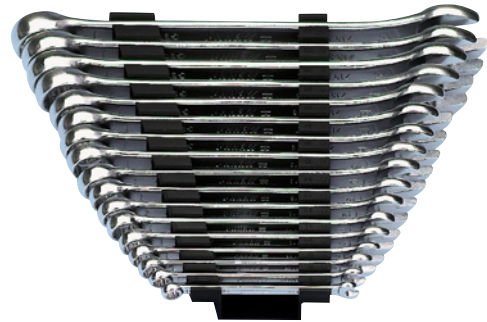

### Metric DIN 3113A/ISO 3318/7738

- **Drive:** Ring end POWERDRIV®, bi-hexagonal
- **Material:** Chromium-vanadium steel
- Surface: Chrome-plated, heads and ring polished
- Geometry: Ring end angled 15°, jaw angle 15°

Illustration only

**POWERDRIV**

Number of pieces in assortment/set	Width across flats	Included in delivery	Art. no.	P. Qty.
11 PCS	8 mm, 9 mm, 10 mm, 11 mm, 12 mm, 13 mm, 14 mm, 15 mm, 17 mm, 19 mm, 22 mm		<b>0713 301 40</b>	1
17 PCS	6 mm, 7 mm, 8 mm, 9 mm, 10 mm, 11 mm, 12 mm, 13 mm, 14 mm, 15 mm, 16 mm, 17 mm, 18 mm, 19 mm, 20 mm, 21 mm, 22 mm		<b>0713 301 41</b>	1
28 PCS	5.5 mm, 6 mm, 7 mm, 8 mm, 9 mm, 10 mm, 11 mm, 12 mm, 13 mm, 14 mm, 15 mm, 16 mm, 17 mm, 18 mm, 19 mm, 20 mm, 21 mm, 22 mm, 23 mm, 24 mm, 25 mm, 26 mm, 27 mm, 28 mm, 29 mm, 30 mm, 32 mm, 34 mm	Supplied in two tool rolls	<b>0713 301 42</b>	1